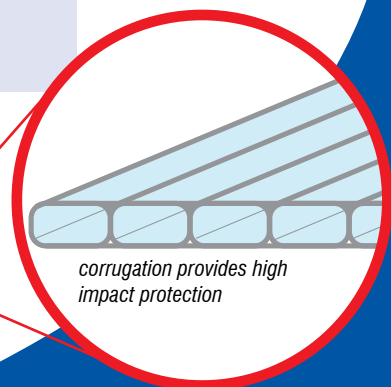

PROTECTION BOARD

temporary rigid impact protection.

Speedline Protection Board is a versatile corrugated polypropylene board providing excellent multi-surface impact protection during site works. It can be used to protect floors, walls, partitions, doors, furniture, formwork – in fact, virtually any surface you wish to protect.

KEY BENEFITS

- Impact resistant – crush strengths from 5 tonnes/sqm (depending on board weight)
- Withstands foot traffic
- Internal and external use (external use for up to 6 months)
- 100% waterproof, non-toxic and resistant to many chemicals
- Lightweight, easy to cut and shape
- Customisable – non-standard sizes and colours are available as well as printed versions displaying company logos and graphics

SPECIFICATIONS

- Corrugated polypropylene rigid board
- Colours – black, white and translucent, non-standard colours available
- Standard sheet sizes – 2.4 x 1.2m – non-standard sizes available
- Thicknesses – 2mm (250g/sqm) and 4mm (700g/sqm)
- Electrically non-conductive
- Recyclable